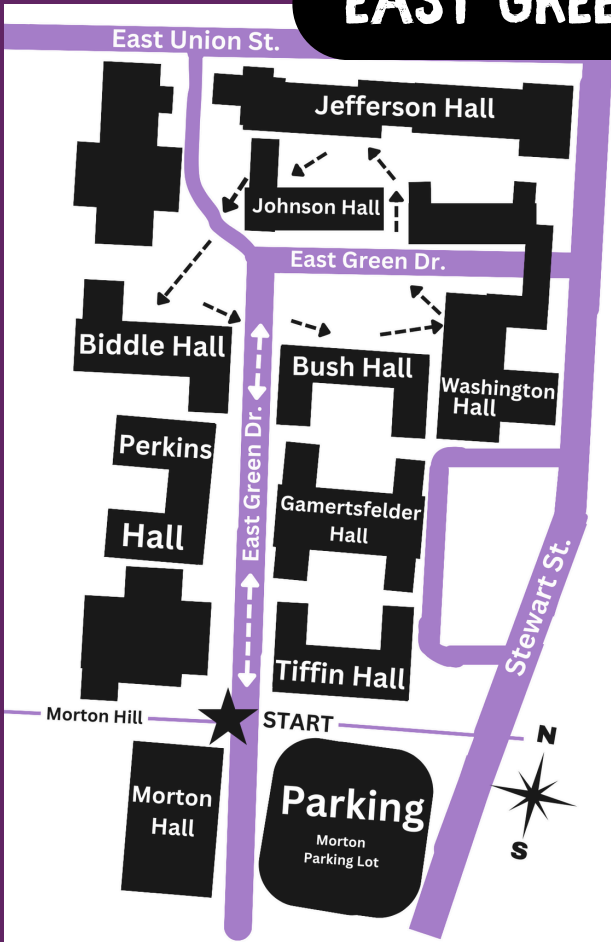

MAPS

PARKING

WEST GREEN

CONVO CENTER PARKING LOT

SOUTH/EAST GREEN

MORTON PARKING LOT

SOUTH GREEN

EAST GREEN

WEST GREEN

THIS PROGRAM IS NOT SPONSORED OR ENDORSED BY ATHENS CITY SCHOOL DISTRICT OR ALEXANDER SCHOOL DISTRICT