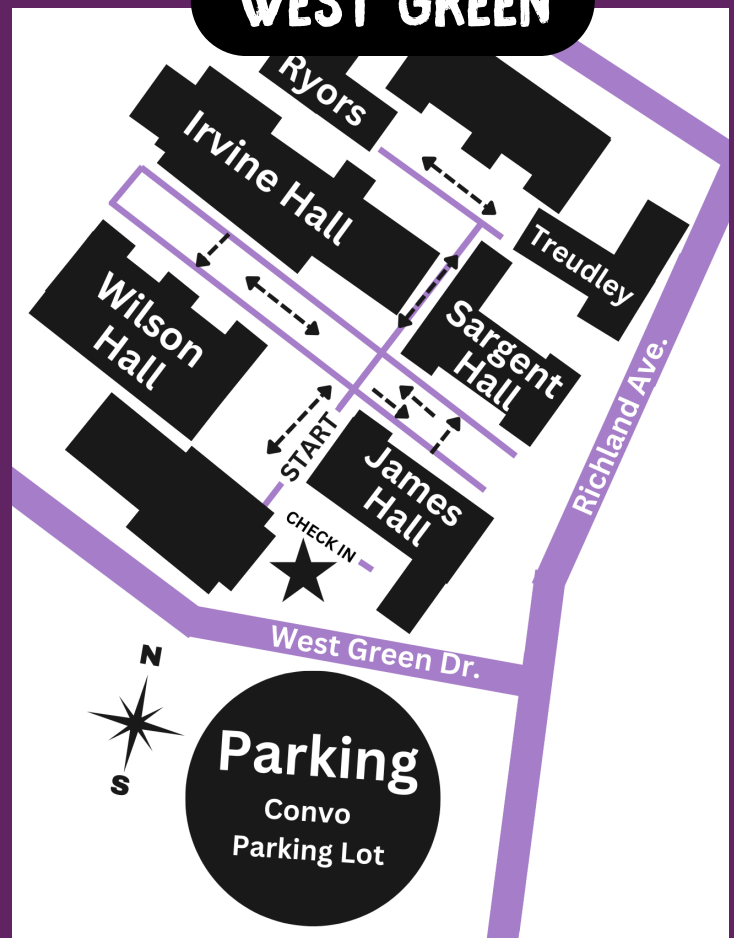

WEST GREEN

THIS PROGRAM IS NOT SPONSORED OR ENDORSED BY ATHENS CITY SCHOOL DISTRICT OR ALEXANDER SCHOOL DISTRICT